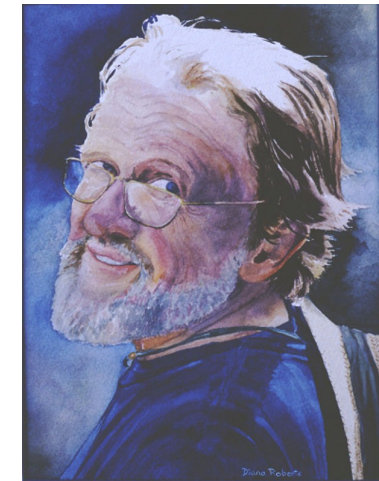

# Watercolor Portraits by Cat's Whisker Art

*Hello My Friend:*

Limited edition Giclée prints  
and notecards available.

Capture the spirit and likeness of your  
Beloved One/s with an  
exclusive, commissioned watercolor  
portrait!

Website: [www.catswhiskerart.com](http://www.catswhiskerart.com)

*Abbey and Emma:*

Collection of Jan and Peter Shaw.

"I was overwhelmingly delighted with the  
portrait... Diana captured the dogs'  
personalities and subtle differences to  
every perfect detail. We are so thrilled  
to have a memory that will last a  
lifetime!" — J.S.

*Mildred the Potter:*

Not for sale.

*Sharing Secrets:*

Limited edition Giclée prints  
and notecards available.

*John Baker:*

Collection of Marilyn Trail.

"Diana captured the radiance, humor, and  
intelligence of my late husband John... Her  
rendition shines with personality and  
life. We were all astonished at the image  
which fairly reaches out with love." — M.T.

*Youthful Intensity:*  
Not for sale.

*Eddie:*  
Collection of Dana and Carol Byrnes.  
"It means so much to have his portrait watching over us, like having a bit of his spirit in the room every day" — C.B.